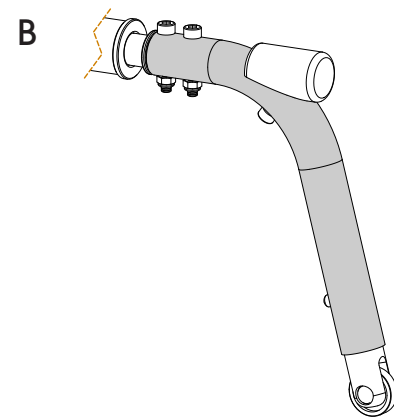

HD Motion is equipped with tip protectors, see picture A. The same tip protectors are used as standard for HD Motion 22 with 22" drive wheels and for HD Motion 16 with 16" drive wheels.

20" drive wheels

When HD Motion 22 is configured with 20" drive wheels the standard tip protectors are replaced with a variant that has a shorter tube, see picture B.

24" drive wheels

When HD Motion 22 is configured with 24" drive wheels the standard tip protectors are replaced with a variant that has a longer wheel attachment, see picture C.