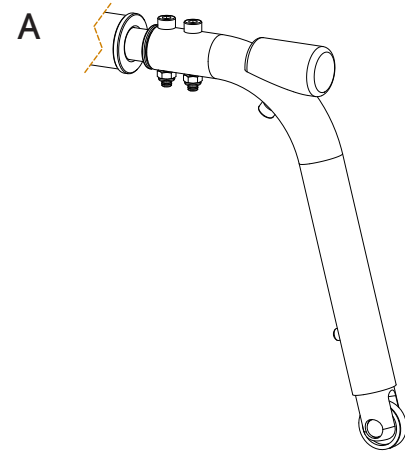

HD Motion is equipped with tip protectors, see picture A. The same tip protectors are used as standard for HD Motion 22 with 22" drive wheels and for HD Motion 16 with 16" drive wheels.

20" drive wheels

When HD Motion 22 is configured with 20" drive wheels the standard tip protectors are replaced with a variant that has a shorter tube, see picture B.

24" drive wheels

When HD Motion 22 is configured with 24" drive wheels the standard tip protectors are replaced with a variant that has a longer wheel attachment, see picture C.