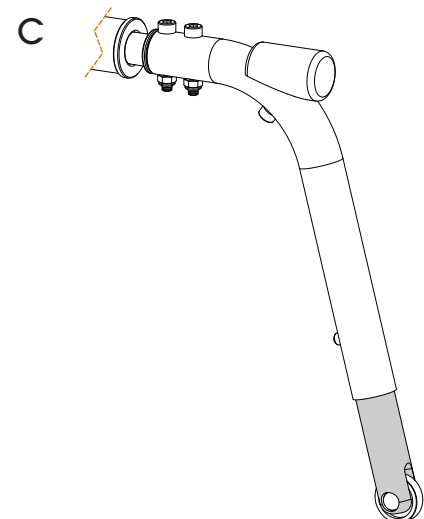

HD Motion is equipped with tip protectors, see picture A. The same tip protectors are used as standard for HD Motion 22 with 22" drive wheels and for HD Motion 16 with 16" drive wheels.

20" drive wheels

When HD Motion 22 is configured with 20" drive wheels the standard tip protectors are replaced with a variant that has a shorter tube, see picture B.

24" drive wheels

When HD Motion 22 is configured with 24" drive wheels the standard tip protectors are replaced with a variant that has a longer wheel attachment, see picture C.