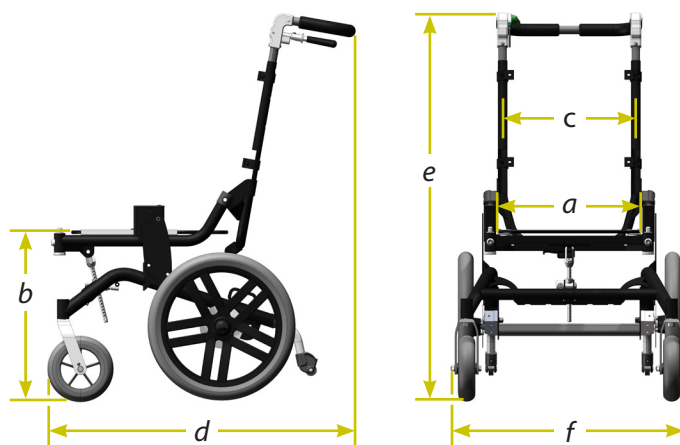

MODEL 16

Seat width	38 / 42 / 46 / 50 cm	(a)	Total height (back 90°)	1050 cm	(e)
Height, seat plate to floor	45 cm	(b)	Total width	63 / 67 / 71 / 75 cm	(f)
Width across back tubes	35 / 39 / 43 / 47 cm	(c)	Height, collapsed	75 cm	
Total length, standard mod.	98 cm	(d)	Max user weight	135 kg	
Total length, extended mod.	103 cm	(d)	Total weight	19 / 19,5 / 20 / 20,5 kg