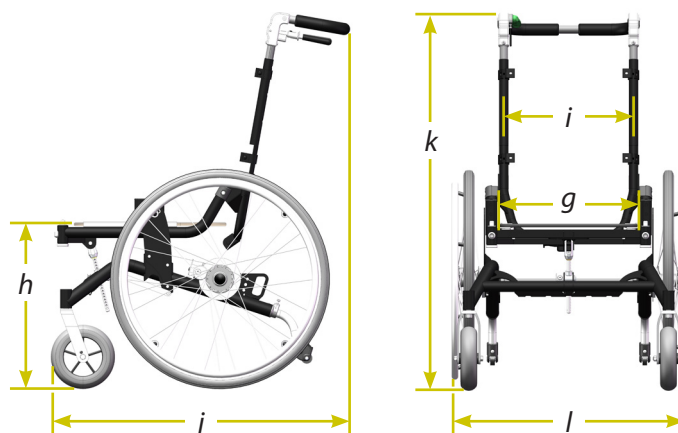

FIXED BACK ANGLE

The back support has a fixed angle and is available in two adjustable versions, 90-105° and 105-120°

FIXED SEAT PLATE

Seat depth is set to desired position and fastened with two screws under the seat

MODEL 16

16" polyurethane drive wheels

PUSH BAR

Height adjustable

CAREGIVER BRAKES

Combination service and parking brakes

TRANSPORT MOUNTS

Designated attach points in front, integrated in back

ANTI-TIP DEVICES

3 setting positions, easily rotated up

HD Balance Chassis maintains the same high quality as our other wheelchairs. The chassis is stable, has good handling, and is easy for caregivers to use. These characteristics make HD Balance Chassis an excellent choice when using moulded seats and back supports.

MODEL 24

Seat width	38 / 42 / 46 / 50 cm	(g)	Total height (back 90°)	1050 cm	(k)
Height, seat plate to floor	45 cm	(h)	Total width	64 / 68 / 72 / 76 cm	(l)
Width across back tubes	35 / 39 / 43 / 47 cm	(i)	Height, collapsed	75 cm	
Total length, standard mod.	98 cm	(j)	Max user weight	135 kg	
Total length, extended mod.	103 cm	(j)	Total weight	19 / 19,5 / 20 / 20,5 kg	