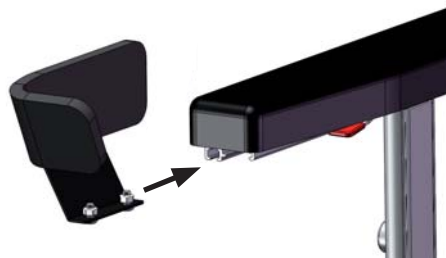

Parts included:

Elbowrest left, art.no: 62471

Elbowrest right, art.no: 62472

**Assembling**

①

②

③

1. Pull out the rear plastic plug out of the armrest rail.
2. Mount screws loose and slide the elbowrest into the rail from the back.
3. The elbowrest should be placed as far back as possible. Tighten the screws in the desired position.