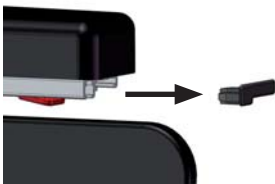

Parts included:

Elbowrest left, art.no: 62471

Elbowrest right, art.no: 62472

**Assembling**

①

②

③

1. Pull out the rear plastic plug out of the armrest rail.
2. Mount screws loose and slide the elbowrest into the rail from the back.
3. The elbowrest should be placed as far back as possible. Tighten the screws in the desired position.